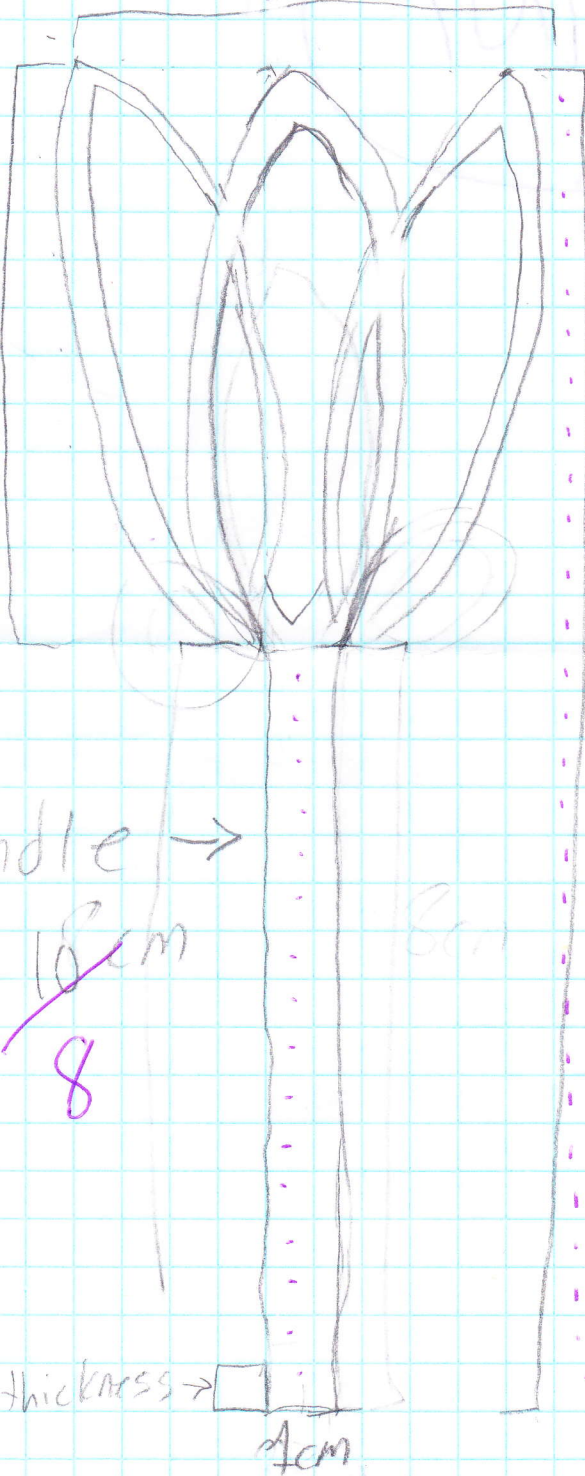

Connolly C.

blower with
6 7/2 cm

Shapes
~~18 cm~~
6

Wand length

~~18 cm~~ 14 cm

Handle →
~~10 cm~~
8

thickness →
4 cm